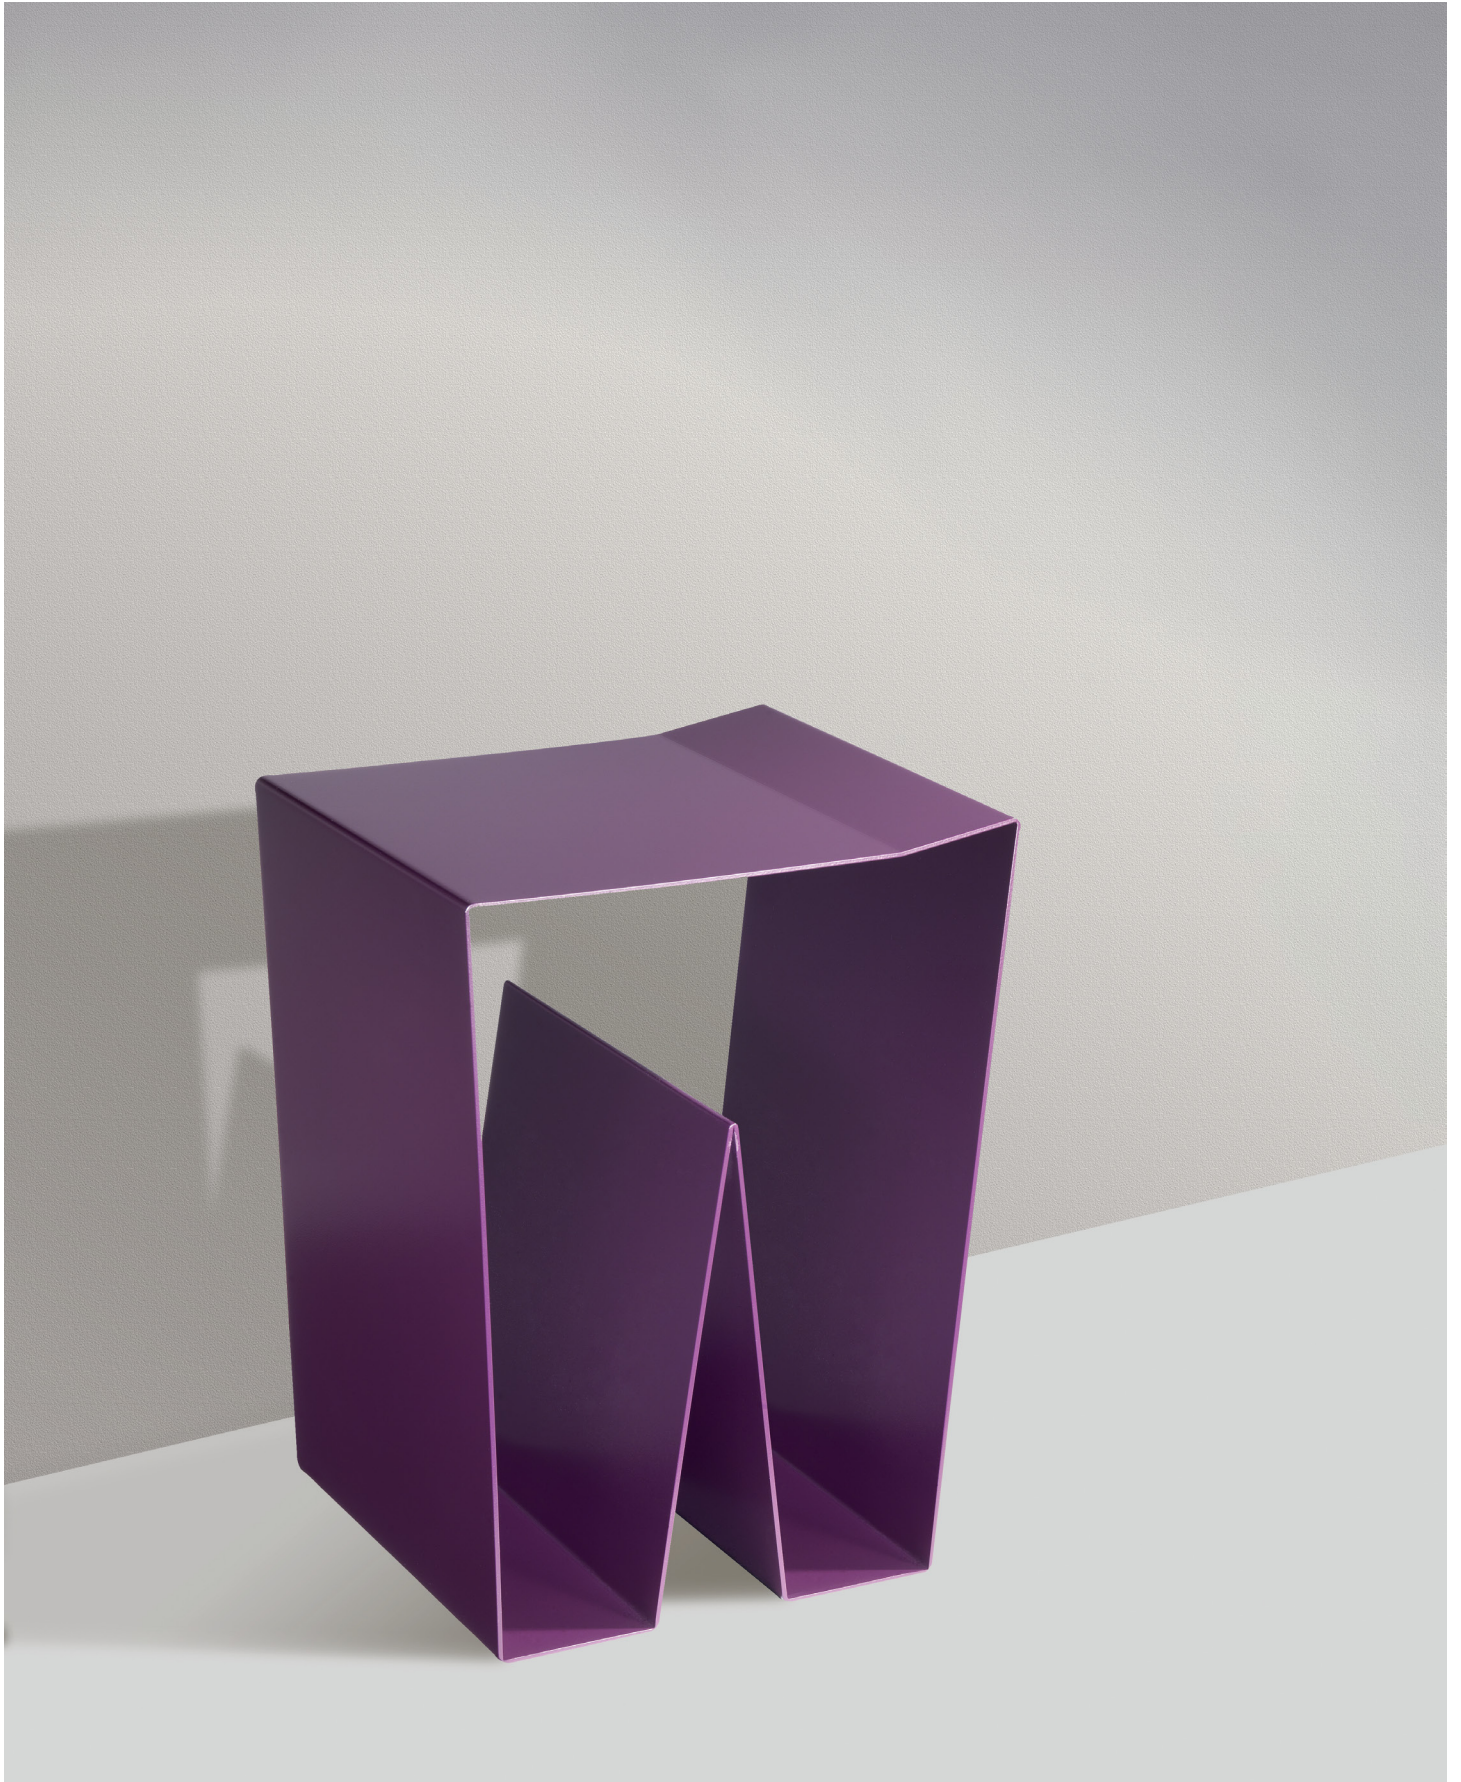

NOTCH

alex  
bradley  
DESIGN

## NOTCH

Side table and stool

Side table and stool with a handy notch to keep the page in your book or magazine, with central space for storage. Notch's versatility allows it to be placed anywhere in the home, guaranteeing its longevity.

**Dimensions:**

H 450mm W300mm D350mm

**Colour material and finishes available:**

White RAL9010

Black RAL9044

Wine Red RAL3005

Purple RAL4007 / Steel / Powder-coated

Produced by Ex-t